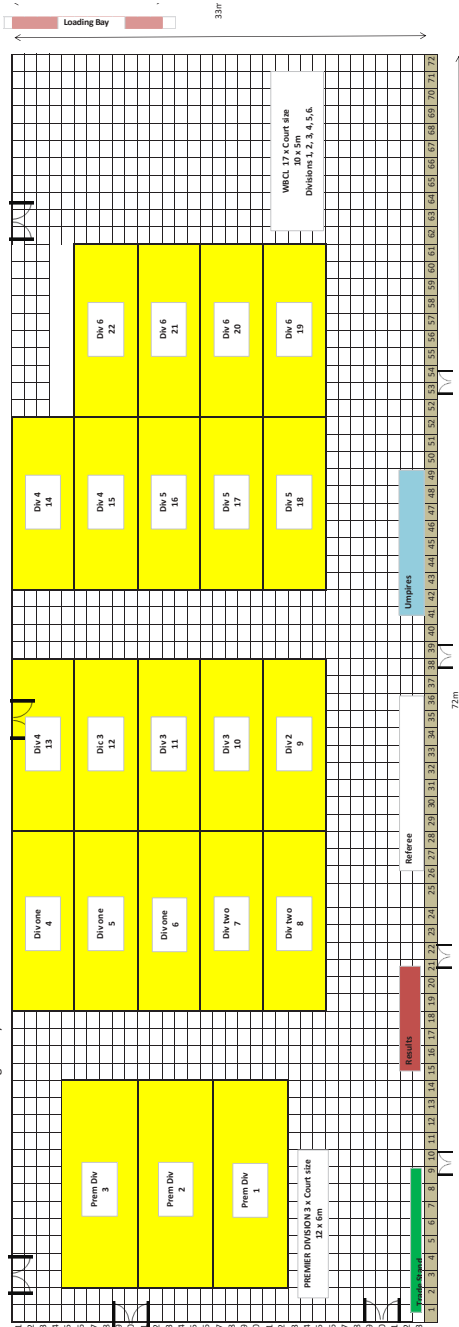

League tables after Weekend 1

Division 3

#	Team	P	W	D	L	Pts
1	Greenhouse Women 1	5	5	0	0	10
2	Ackworth TTC	5	4	0	1	8
3	Colebridge TTC	5	3	0	2	6
4	Youngs TTC	5	1	1	3	3
5	Halton TTC 2	5	1	0	4	2
6	Graham Spicer TTC 1	5	0	1	4	1

Division 4

#	Team	P	W	D	L	Pts
1	Cleeve Park TTC	5	4	1	0	9
2	Butterfly Lilleshall Lightning	5	3	1	1	7
3	Cippenham 2	5	2	2	1	6
4	Greenhouse Women 2	5	2	1	2	5
5	Drumchapel Glasgow Ladies 3	5	1	1	3	3
6	Halton TTC 3	5	0	0	5	0

Division 5

#	Team	P	W	D	L	Pts
1	Graham Spicer TTC 2	5	5	0	0	10
2	Worthing TTC 2	5	4	0	1	8
3	TJ'S SUPER WOMEN 1	5	2	1	2	5
4	Draycott 3	5	1	2	2	4
5	Halton TTC 4	5	0	2	3	2
6	Norwich City	5	0	1	4	1

Division 6

#	Team	P	W	D	L	Pts
1	Flick TTC	4	4	0	0	8
2	Brighton TTC B	4	4	0	0	8
3	Sherwood Oak WBL	5	4	0	1	8
4	Ellenborough 2	4	1	0	3	2
5	Continental Stars	4	1	0	3	2
6	Coventry TTC	5	0	1	4	1
7	Ormesby TTC 2	4	0	1	3	1

Floor plan

Viewing Gallery Above