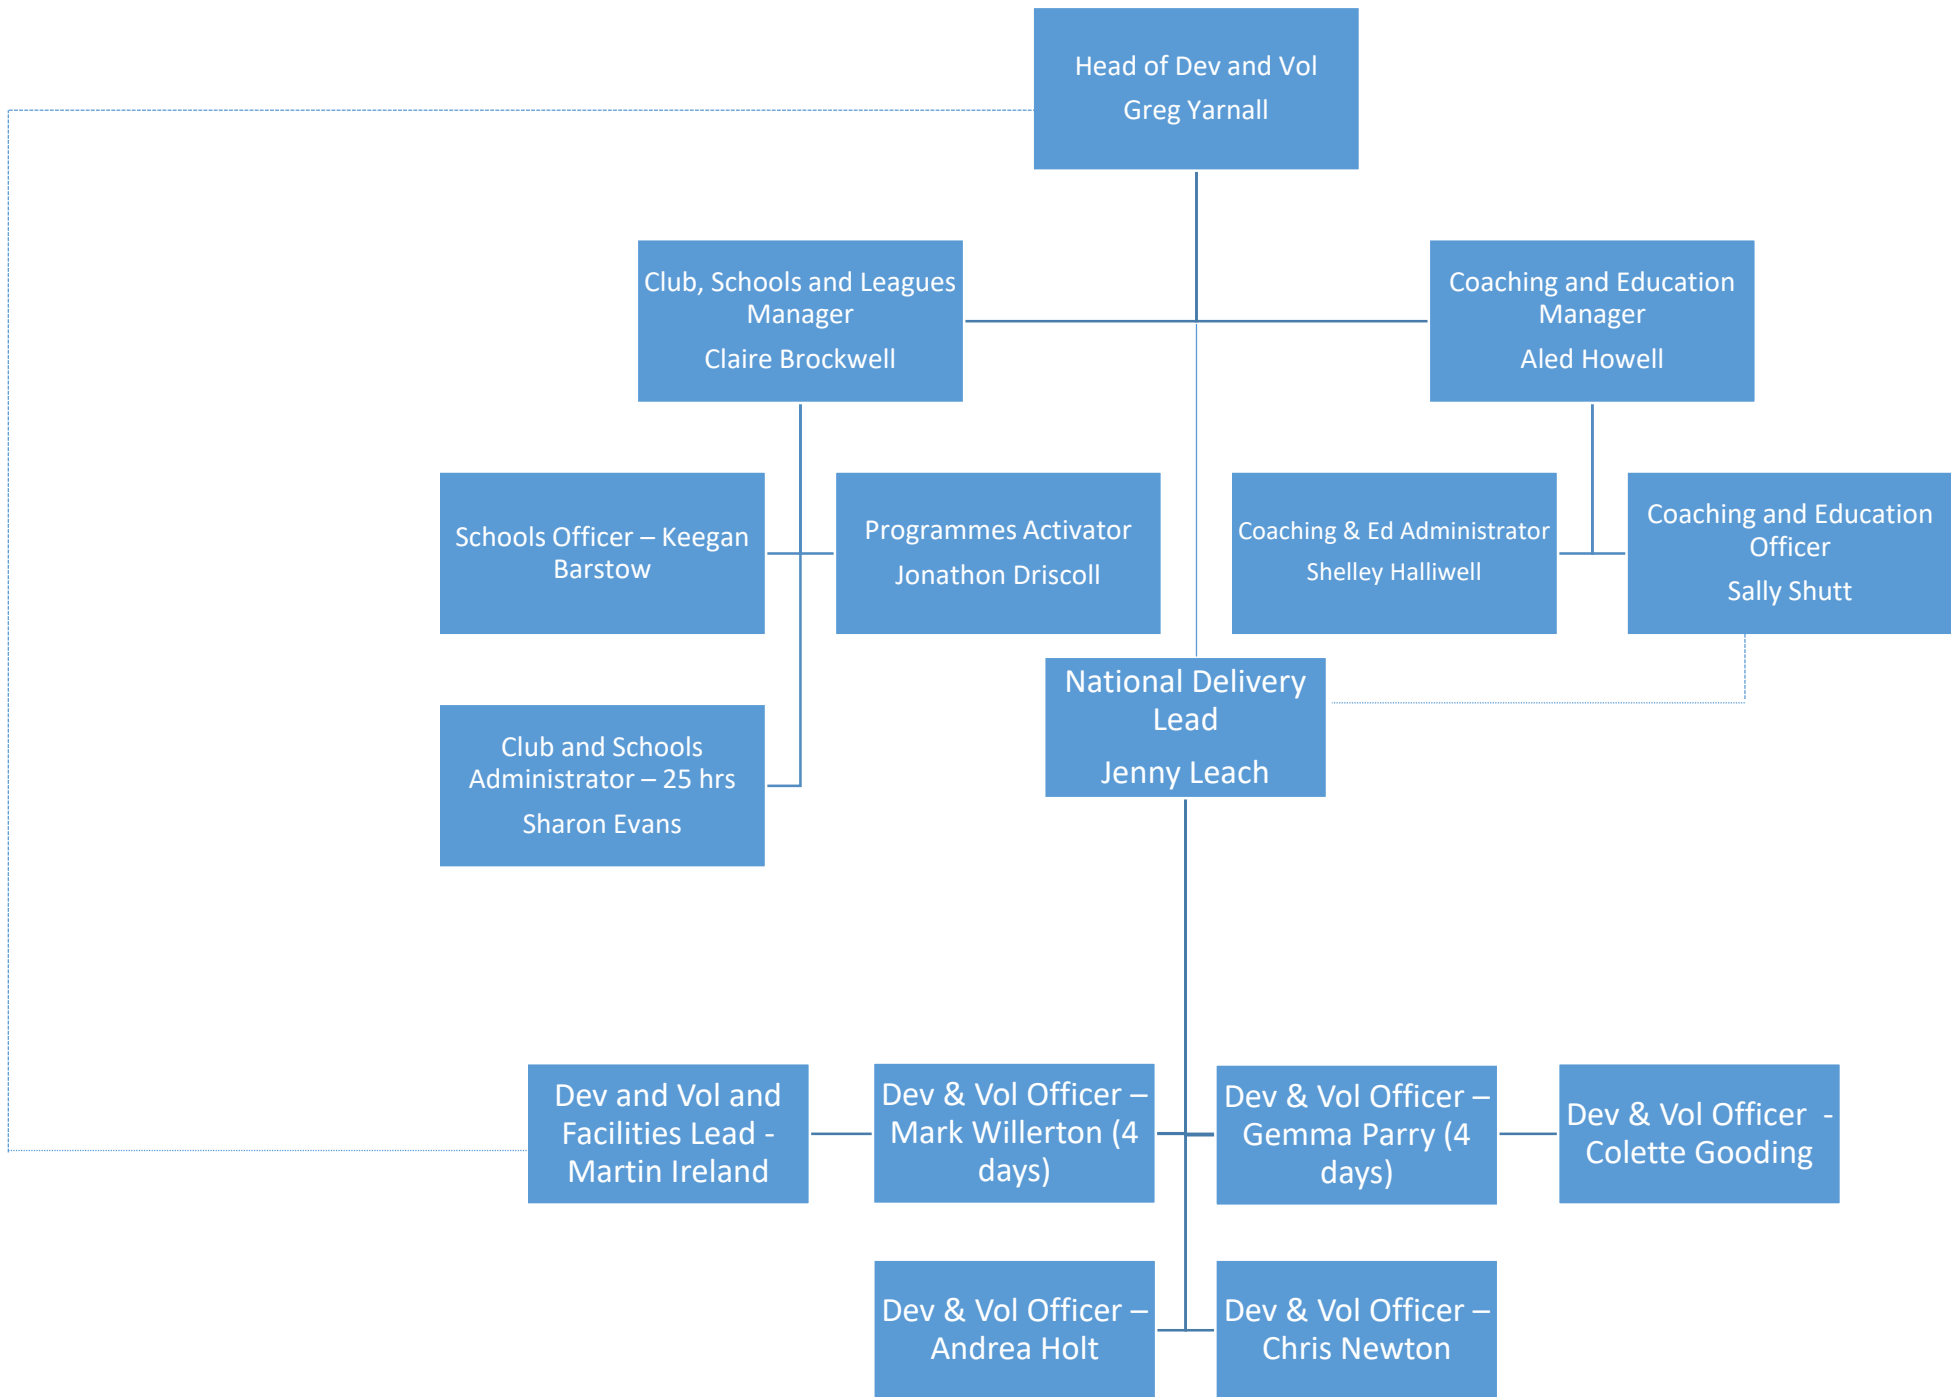

Staff Structure: Senior Leadership Team

Staff Structure: Finance and IT

Support services:

- Jockey Club Services
- TSG

Staff Structure: Operations and Governance

Staff Structure: Sport

Staff Structure: Sport – Mass Market

Staff Structure: Sport - Talent, Performance and Events