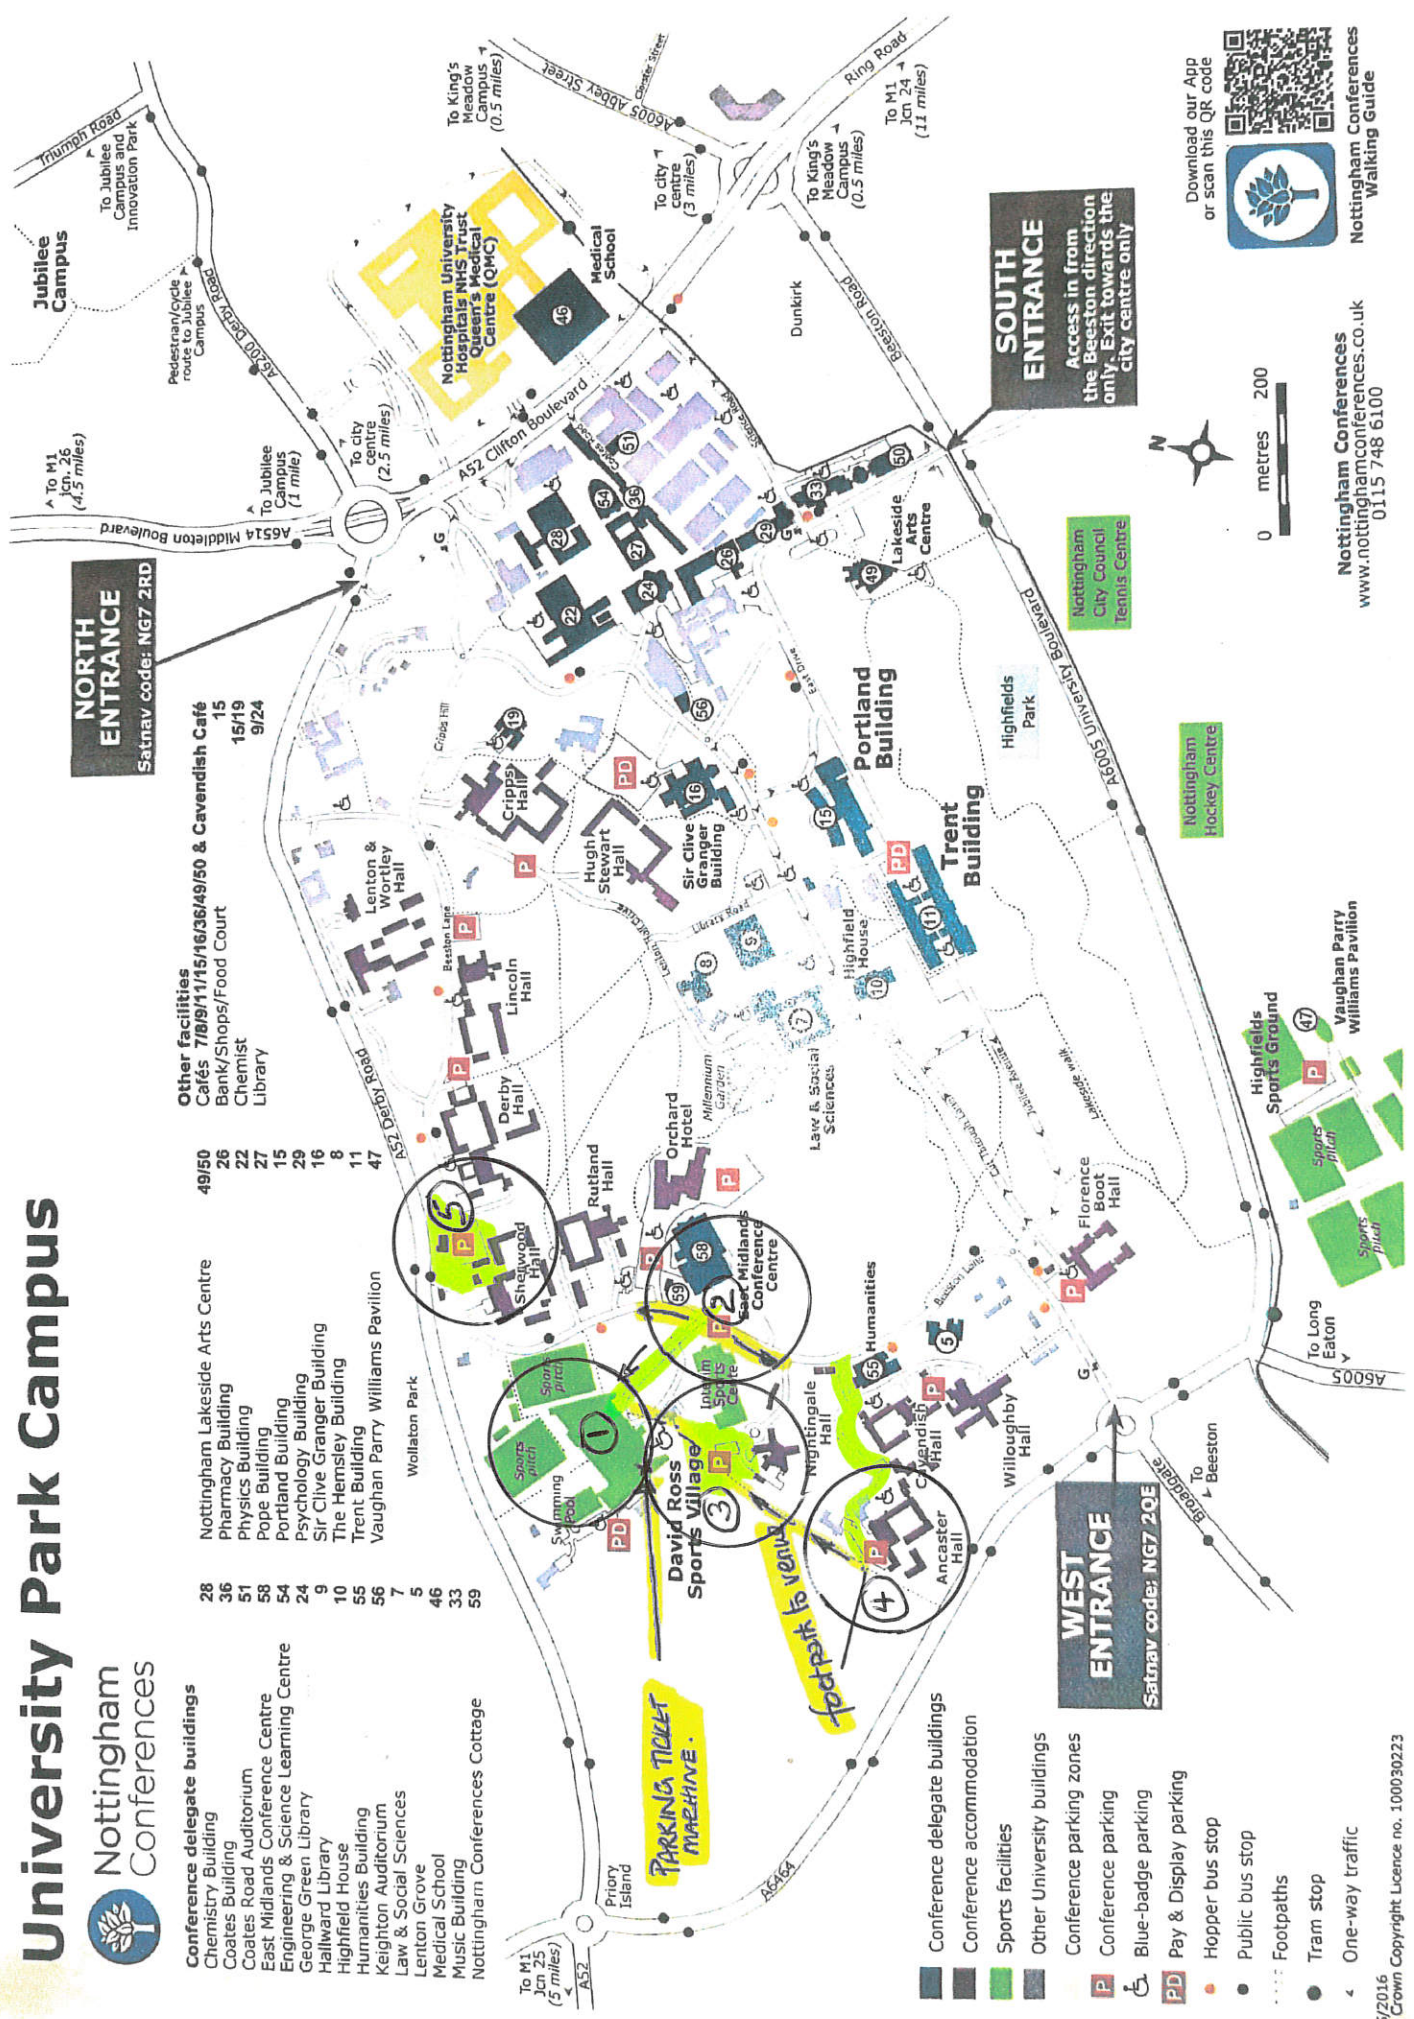

University Park Campus

Conference delegate buildings

- 28 Chemistry Building
- 36 Coates Building
- 51 Coates Road Auditorium
- 58 East Midlands Conference Centre
- 54 Engineering & Science Learning Centre
- 24 George Green Library
- 9 Hallward Library
- 10 Highfield House
- 55 Humanities Building
- 56 Keighton Auditorium
- 7 Law & Social Sciences
- 5 Lenton Grove
- 46 Medical School
- 33 Music Building
- 59 Nottingham Conferences Cottage

- 49/50 Nottingham Lakeside Arts Centre
- 26 Pharmacy Building
- 22 Physics Building
- 27 Pope Building
- 15 Portland Building
- 29 Psychology Building
- 16 Sir Clive Granger Building
- 8 The Hemmsley Building
- 11 Trent Building
- 47 Vaughan Parry Williams Pavilion

1. **Other facilities**
2. Cafés 7/8/9/11/15/16/36/49/50 & Cavendish Café
   - Bank/Shops/Food Court
   - Chemist
   - Library

- Conference delegate buildings
- Conference accommodation
- Sports facilities
- Other University buildings
- Conference parking zones
- Conference parking
- Blue-badge parking
- Pay & Display parking
- Hopper bus stop
- Public bus stop
- Footpaths
- Tram stop
- One-way traffic

SOUTH ENTRANCE
Access in from the Beeston direction only. Exit towards the city centre only

WEST ENTRANCE
Satnav code: NG7 2QE

NORTH ENTRANCE
Satnav code: NG7 2RD

Download our App or scan this QR code

Nottingham Conferences
www.nottinghamconferences.co.uk
0115 748 6100

Nottingham Conferences
Walking Guide