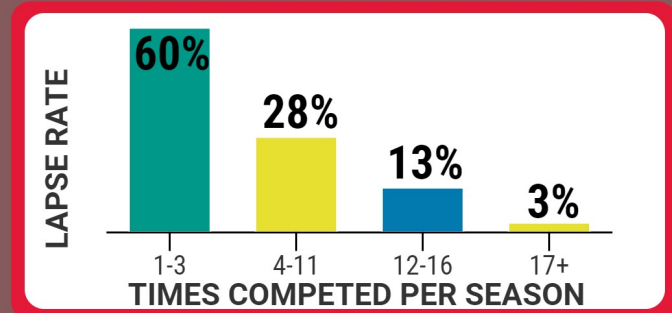

Insightful:

Key insight on league & competitive players

COMPETING

Playing frequency is directly linked to lapse rate

% FEMALES

1 TABLE CLUB

6%

7+ TABLE CLUB

15%

ENVIRONMENT

Larger clubs attract more female players, and younger players

MAGIC 10

Members who play 10 or more league matches per year are less likely to lapse

2-person league 3-person league

AVERAGE AGE

30

49

% FEMALES

13%

8%

FORMAT

2-person leagues attract a younger audience and more female players