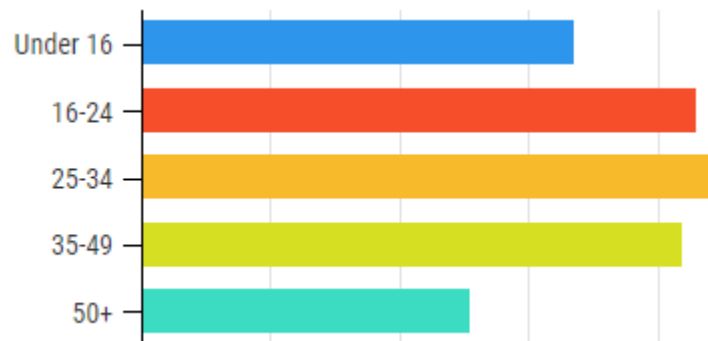

PING! 2018 SURVEY

60%
inactive

10-20 minutes
average length of play

62

Net Promoter Score

4.7 / 5 star rating

11% had been
to Ping before

99% would play
again

22% of participants have a disability

● Social or behavioural ● Hearing ● Vision ● Learning ● Physical
● Mental Health ● Other

PING! 2018 PARTICIPANTS

1,241,025