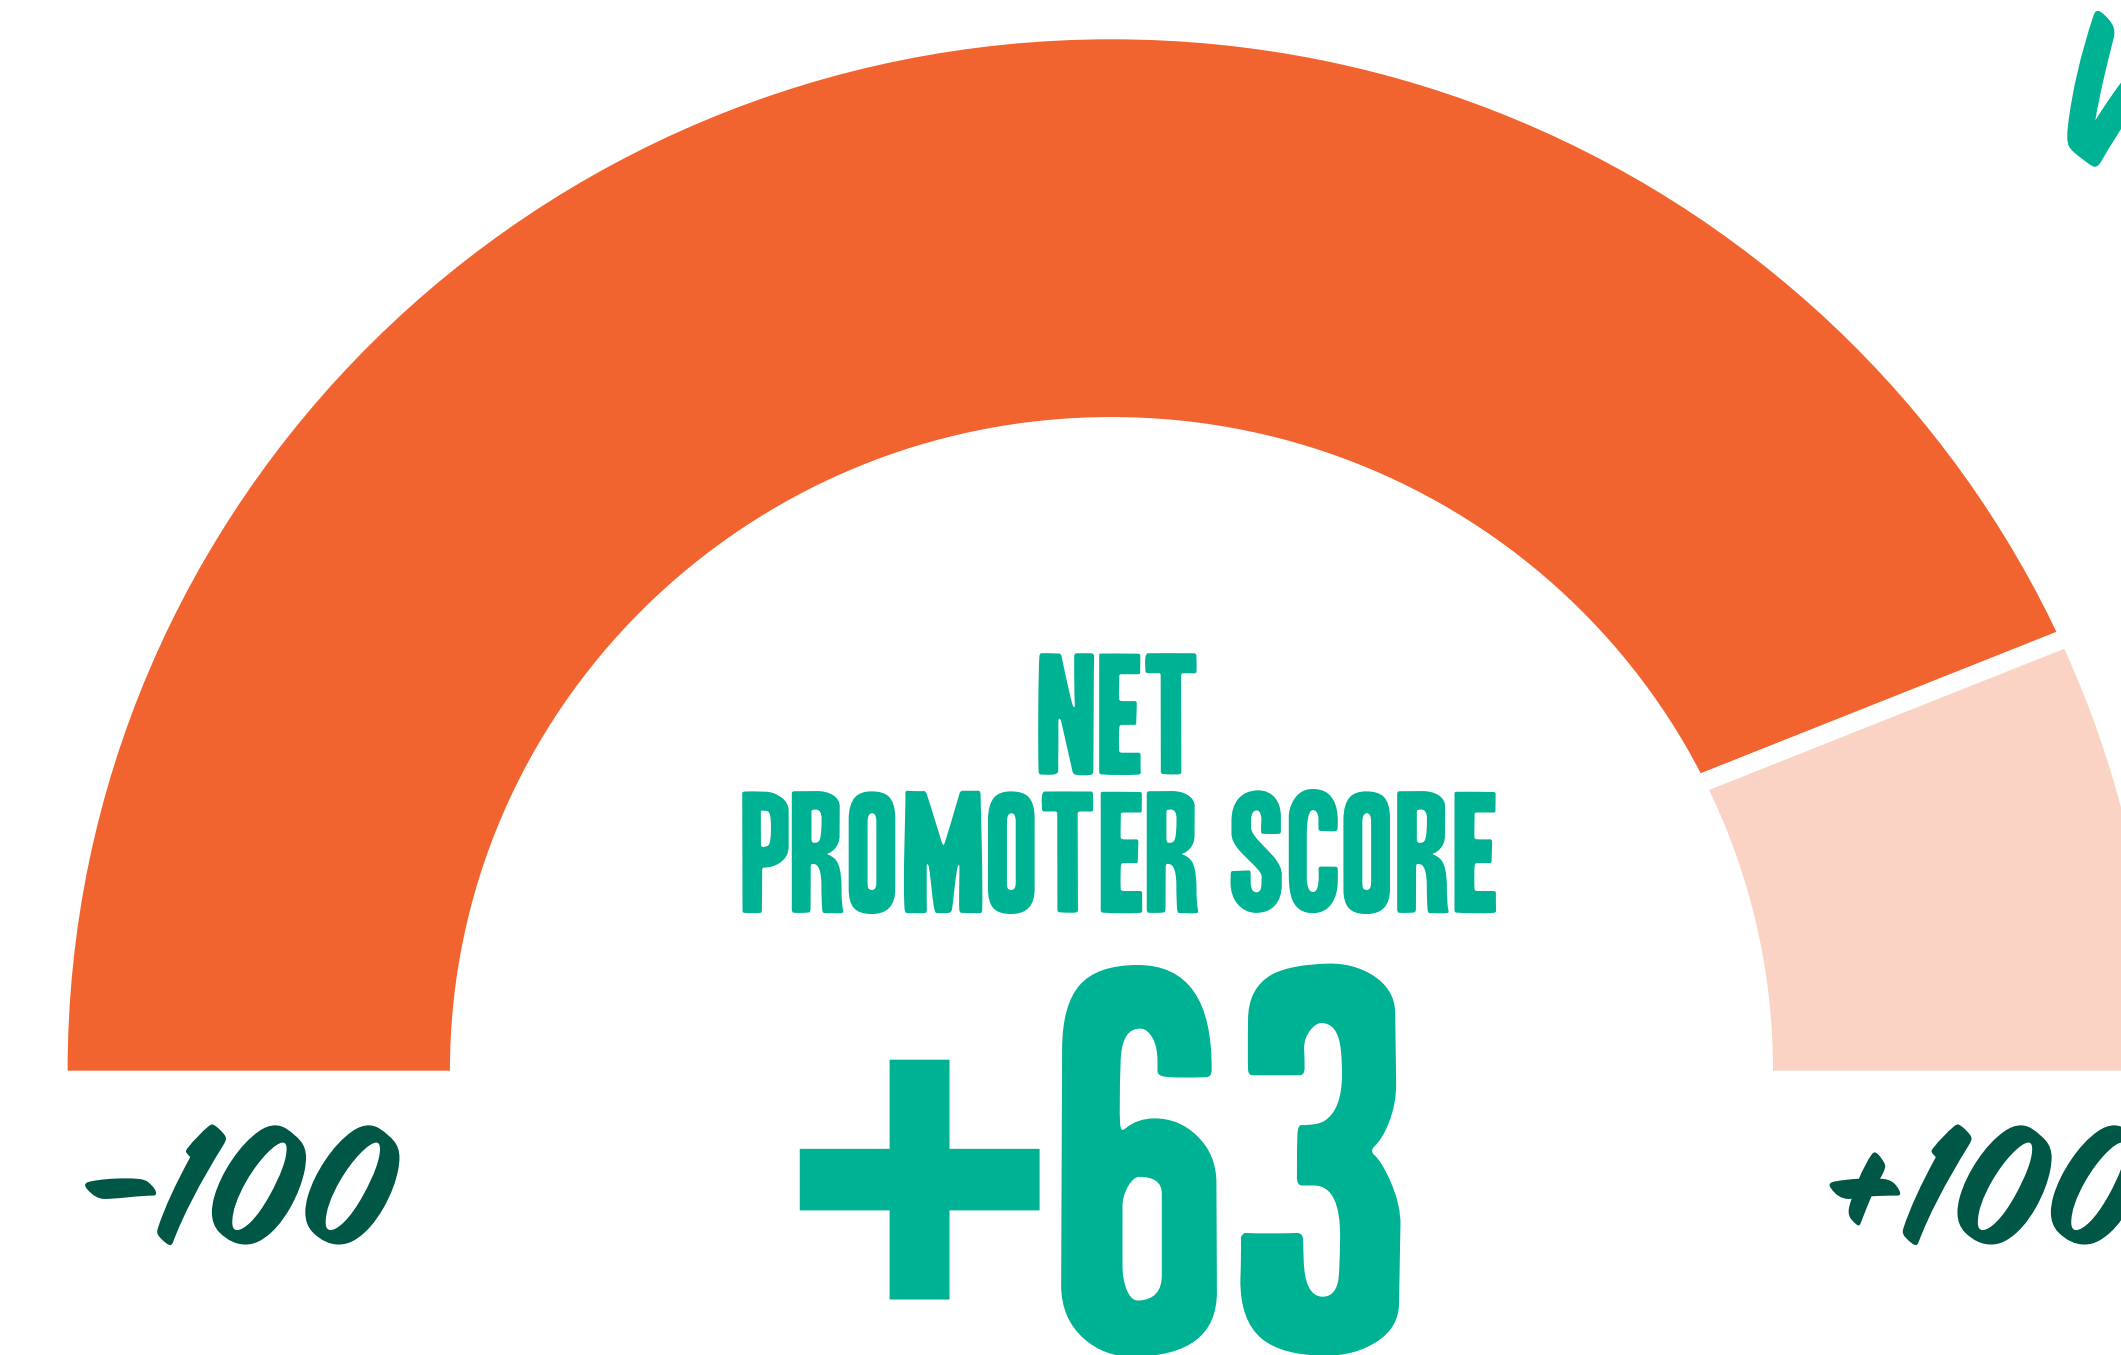

**53%
FEMALE**

**23%
INACTIVE**

**20%
AGED
50+**

PING PONG PARLOURS

1.28 MILLION PARTICIPANTS

**10-20 MINUTES
AVERAGE
VISIT**

4.6 / 5 STAR RATING

FIVE PENCE PER VISIT TO DELIVER THE PROJECT