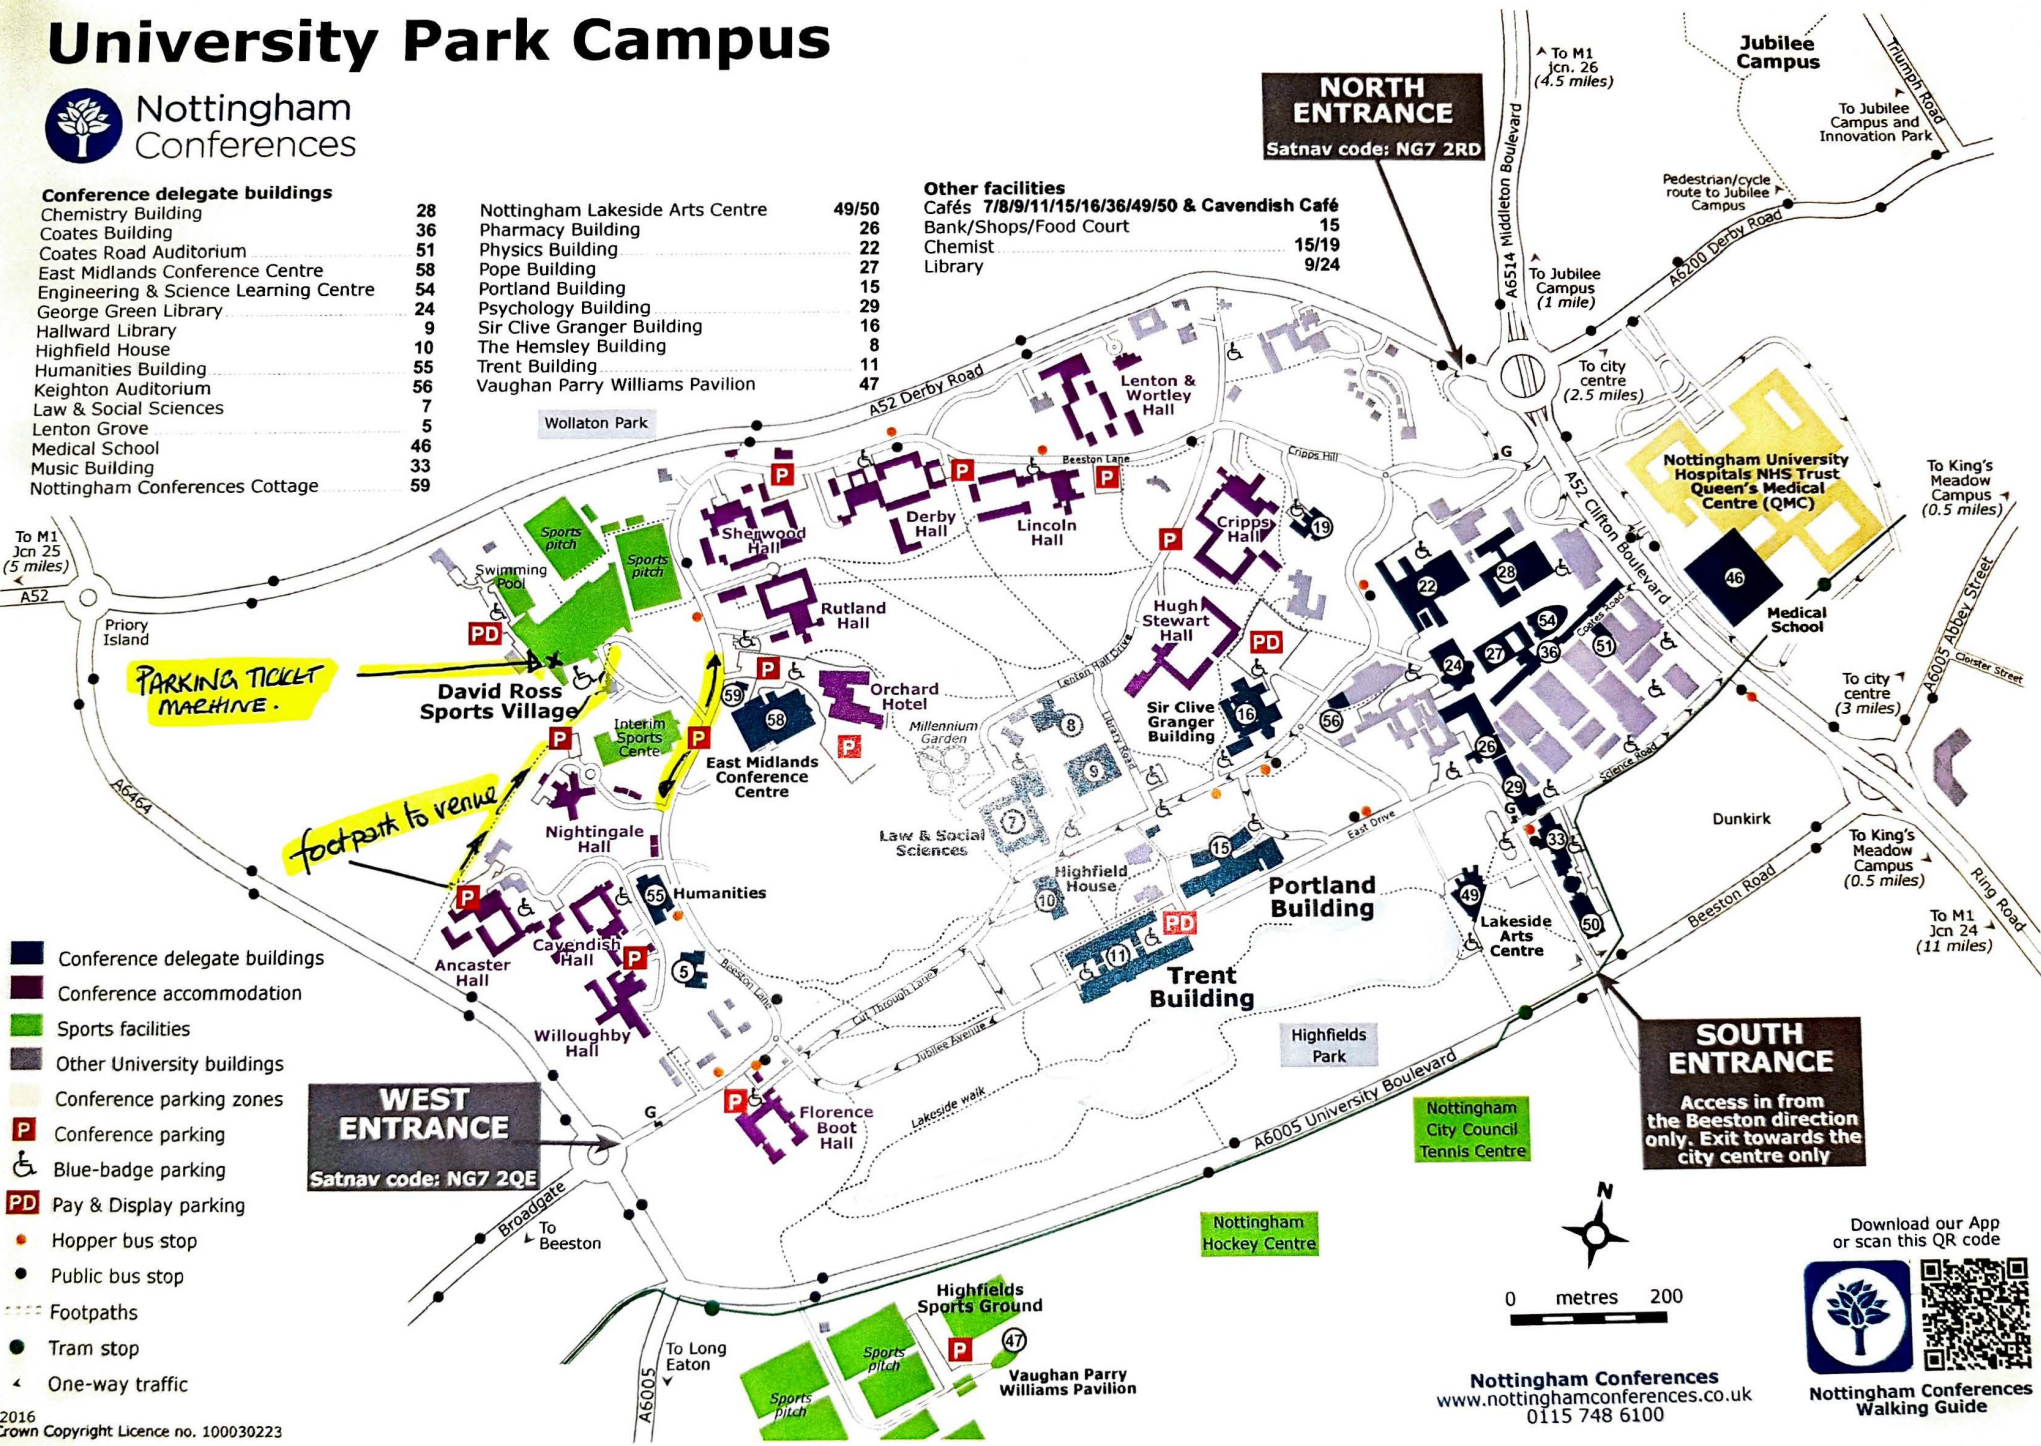

University Park Campus

Conference delegate buildings

Chemistry Building	28	Nottingham Lakeside Arts Centre	49/50
Coates Building	36	Pharmacy Building	26
Coates Road Auditorium	51	Physics Building	22
East Midlands Conference Centre	58	Pope Building	27
Engineering & Science Learning Centre	54	Portland Building	15
George Green Library	24	Psychology Building	29
Hallward Library	9	Sir Clive Granger Building	16
Highfield House	10	The Hemsley Building	8
Humanities Building	55	Trent Building	11
Keighton Auditorium	56	Vaughan Parry Williams Pavilion	47
Law & Social Sciences	7		
Lenton Grove	5		
Medical School	46		
Music Building	33		
Nottingham Conferences Cottage	59		

Other facilities

Cafés	7/8/9/11/15/16/36/49/50 & Cavendish Café
Bank/Shops/Food Court	15
Chemist	15/19
Library	9/24

- Conference delegate buildings
- Conference accommodation
- Sports facilities
- Other University buildings
- Conference parking zones
- P Conference parking
- Blue-badge parking
- PD Pay & Display parking
- Hopper bus stop
- Public bus stop
- Footpaths
- Tram stop
- One-way traffic

WEST ENTRANCE
Satnav code: NG7 2QE

NORTH ENTRANCE
Satnav code: NG7 2RD

SOUTH ENTRANCE
Access in from the Beeston direction only. Exit towards the city centre only

0 metres 200

Nottingham Conferences
www.nottinghamconferences.co.uk
0115 748 6100

Nottingham Conferences Walking Guide

Download our App or scan this QR code