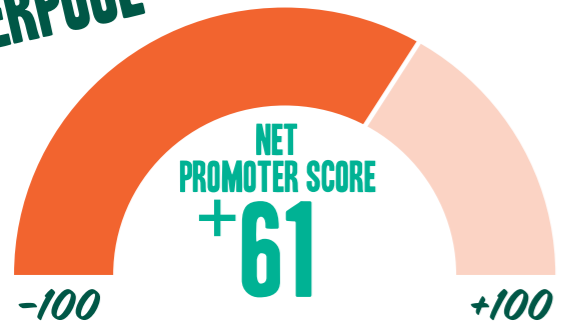

PING!  
LIVERPOOL

**28,996**

ESTIMATED PARTICIPANTS

**4.5 / 5 STAR EXPERIENCE**

StJohns  
Shopping Centre Liverpool