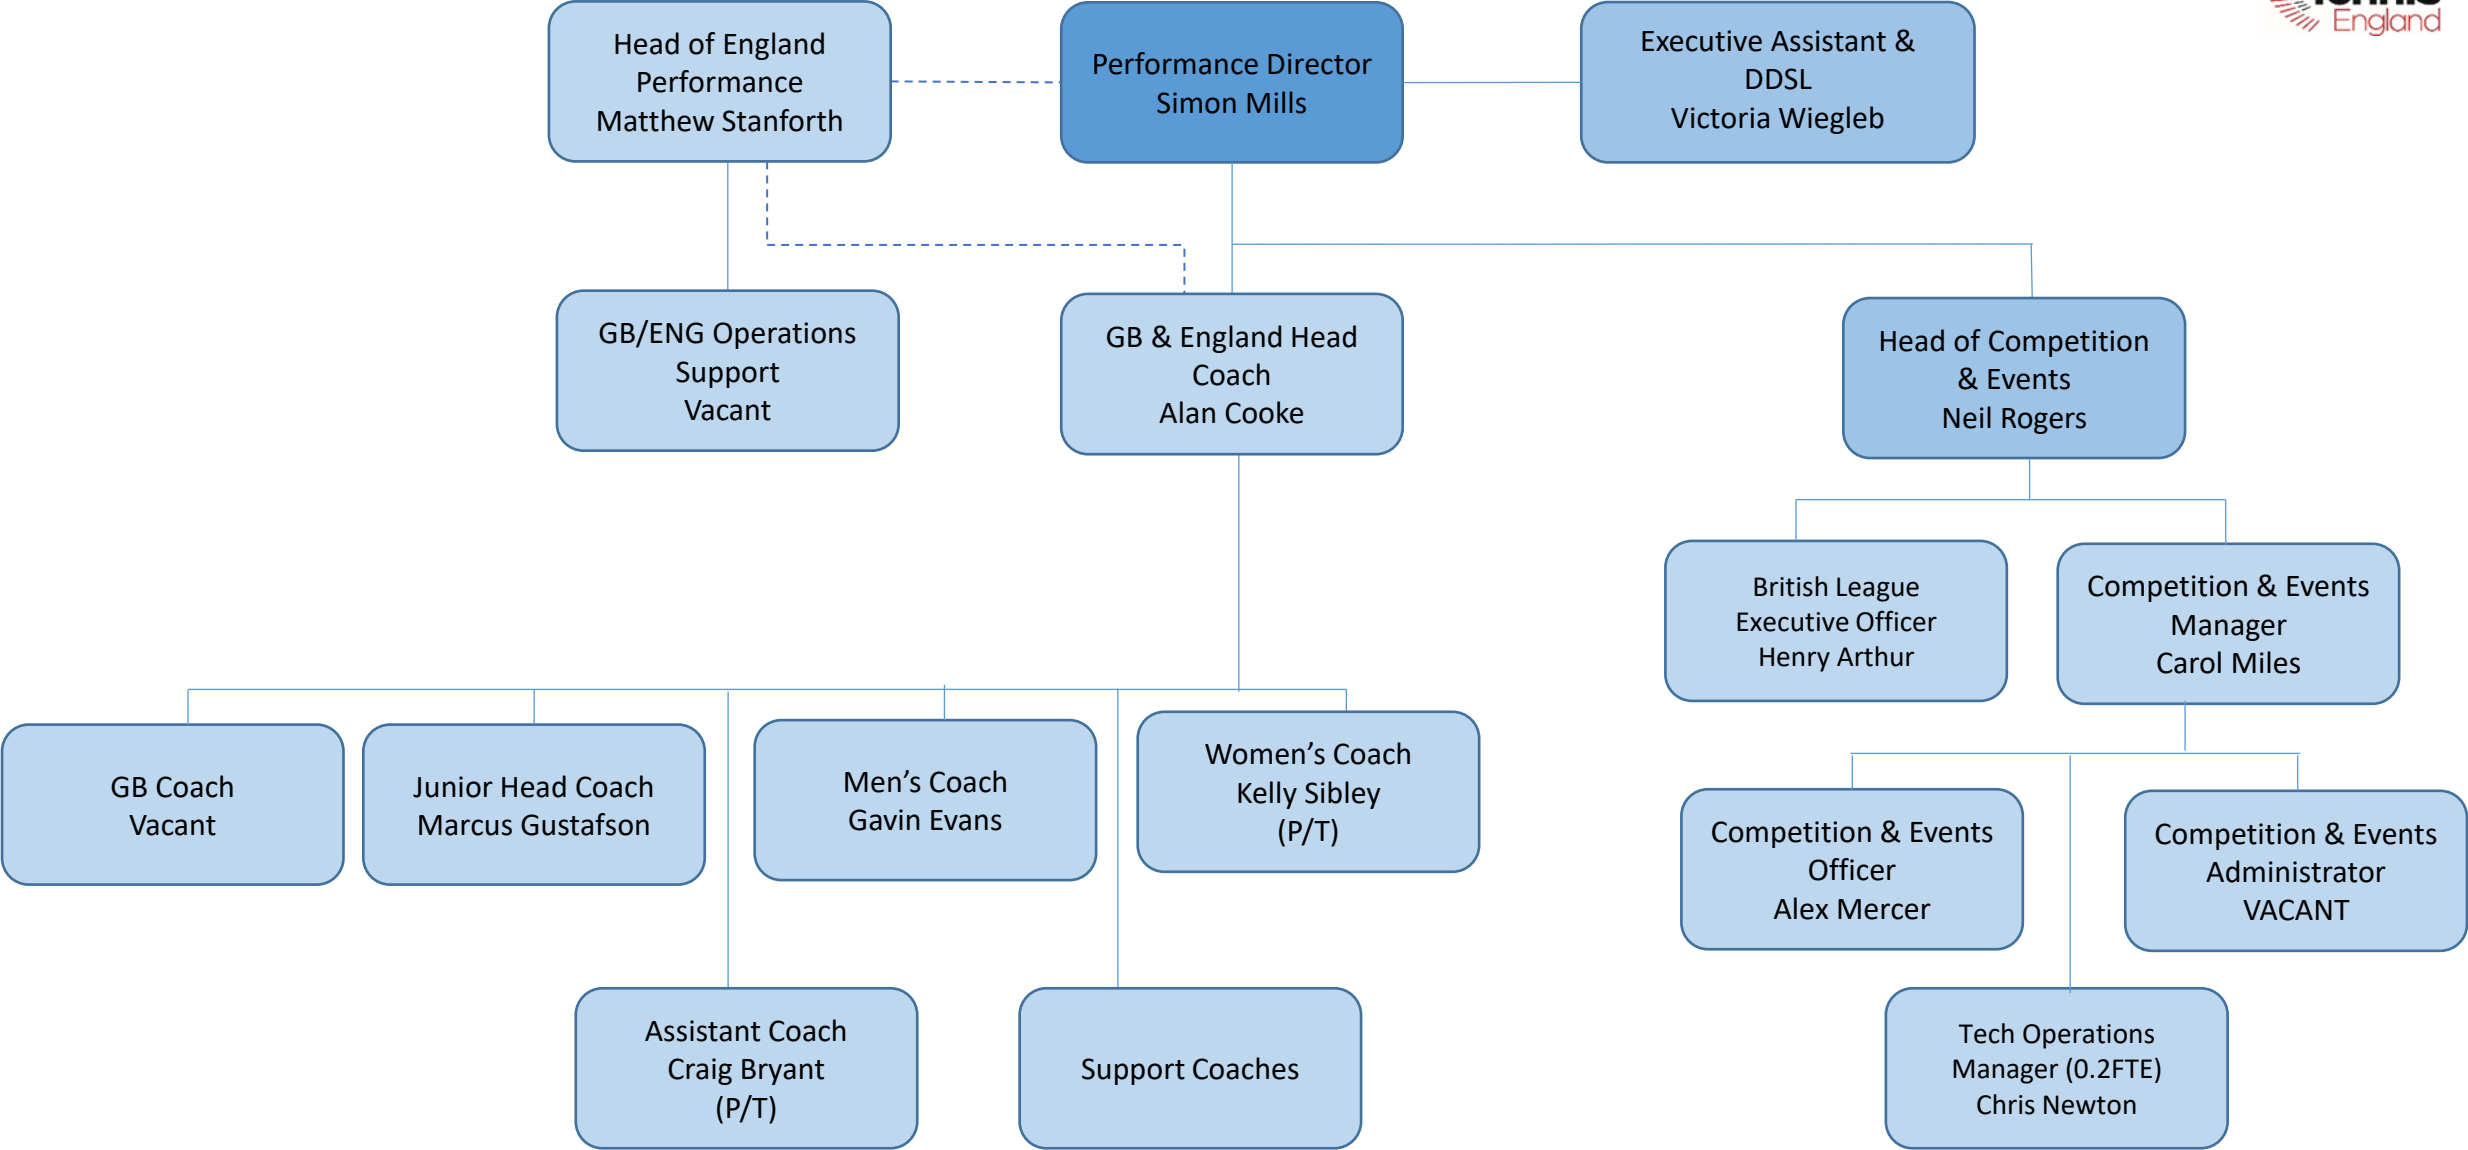

# Staff Structure: Senior Leadership Team

# Staff Structure: Finance and IT

Support services:

- Jockey Club Services
- TSG

# Staff Structure: Operations and Governance

# Staff Structure: Performance and Events