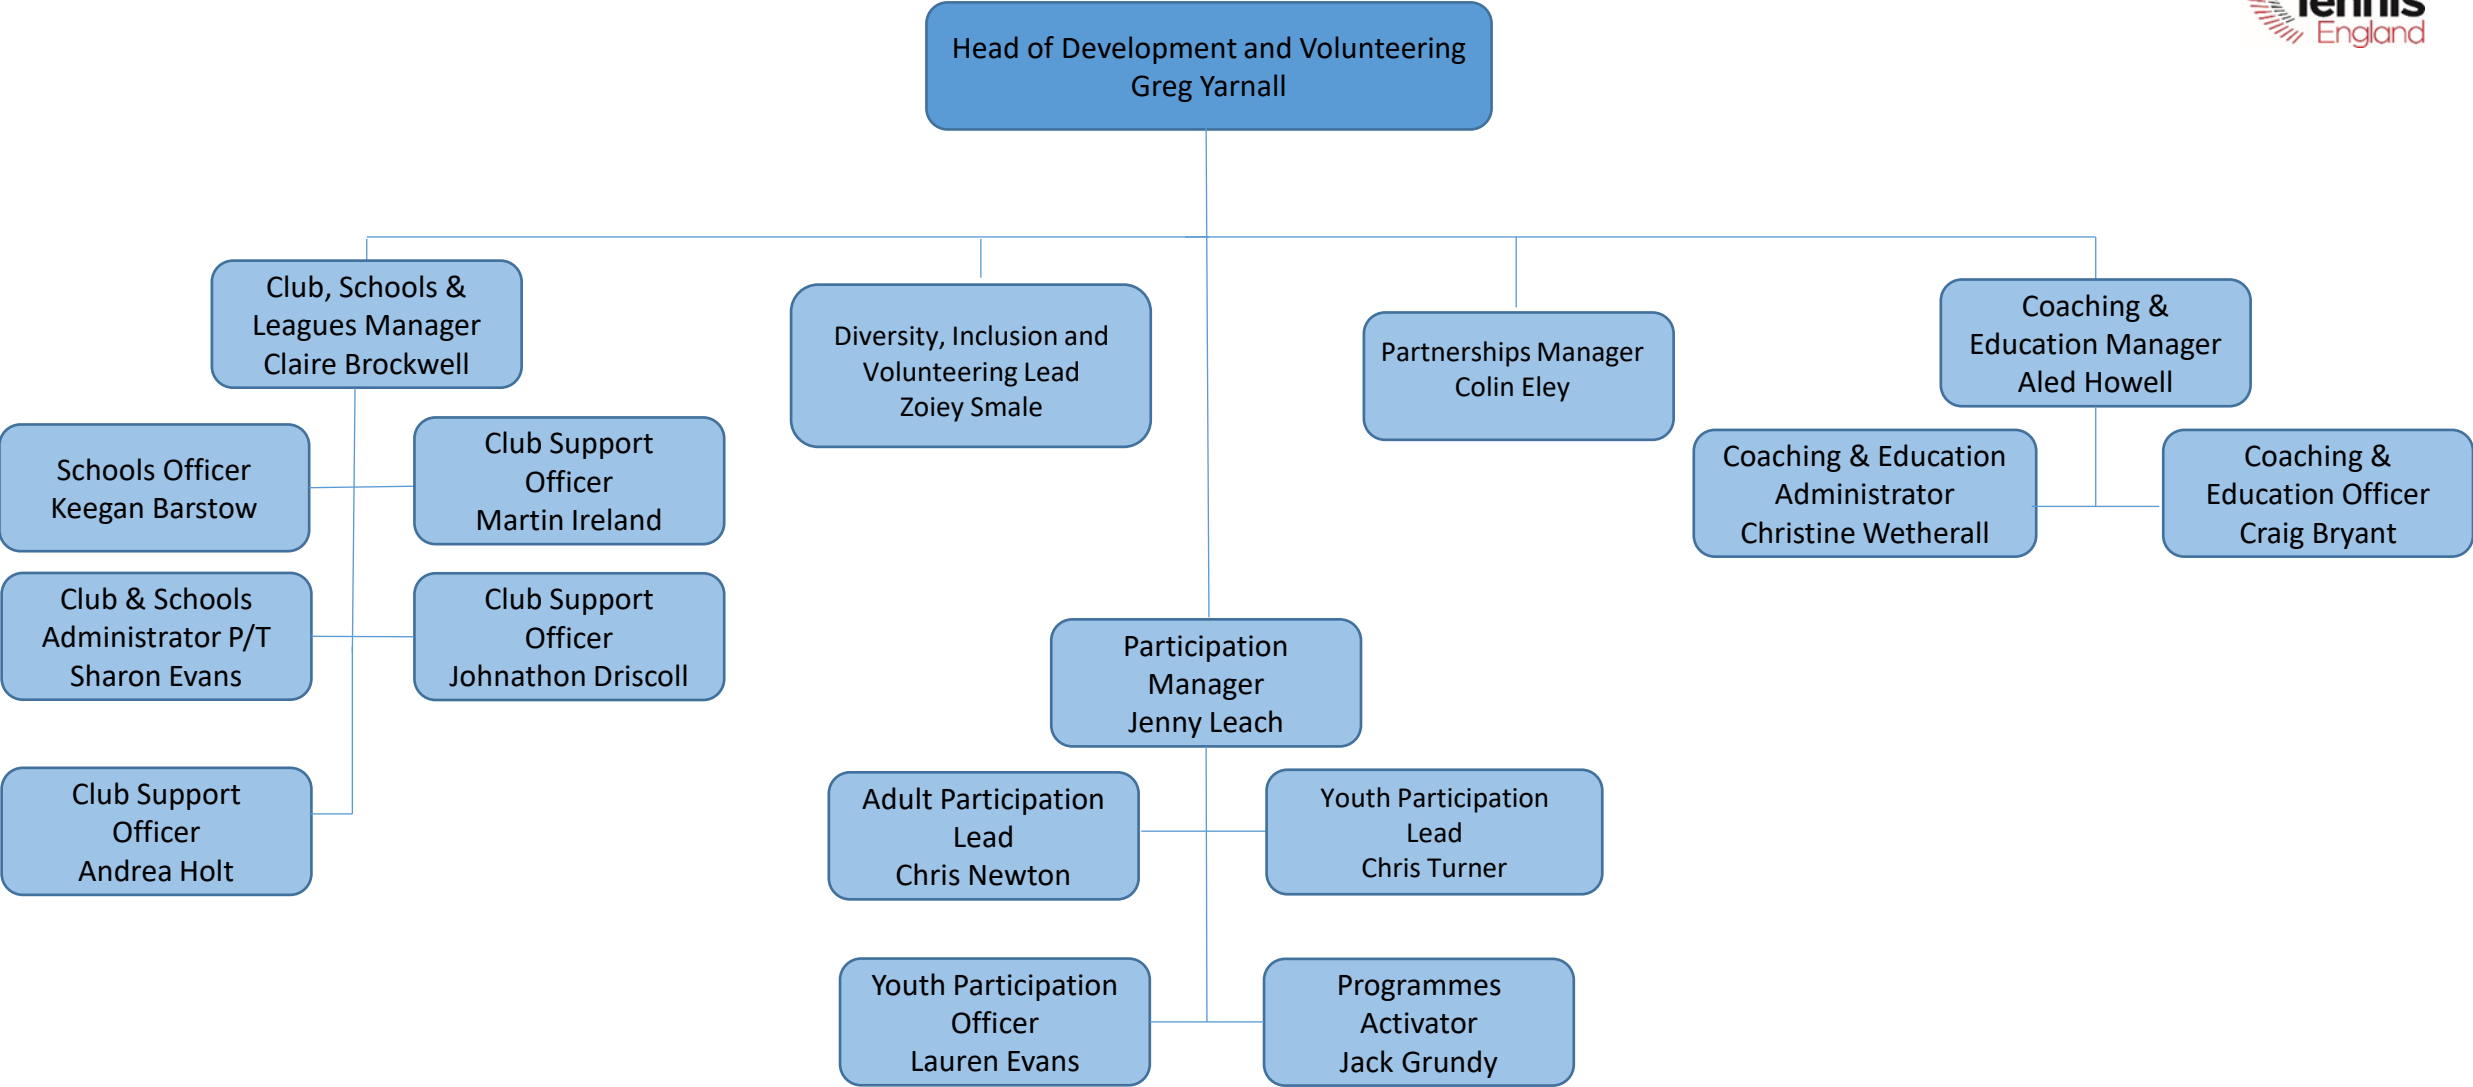

# Staff Structure: Senior Leadership Team

# Staff Structure: Finance and IT

Support services:

- Jockey Club Services
- TSG

# Staff Structure: Operations and Governance

# Staff Structure: Performance and Events