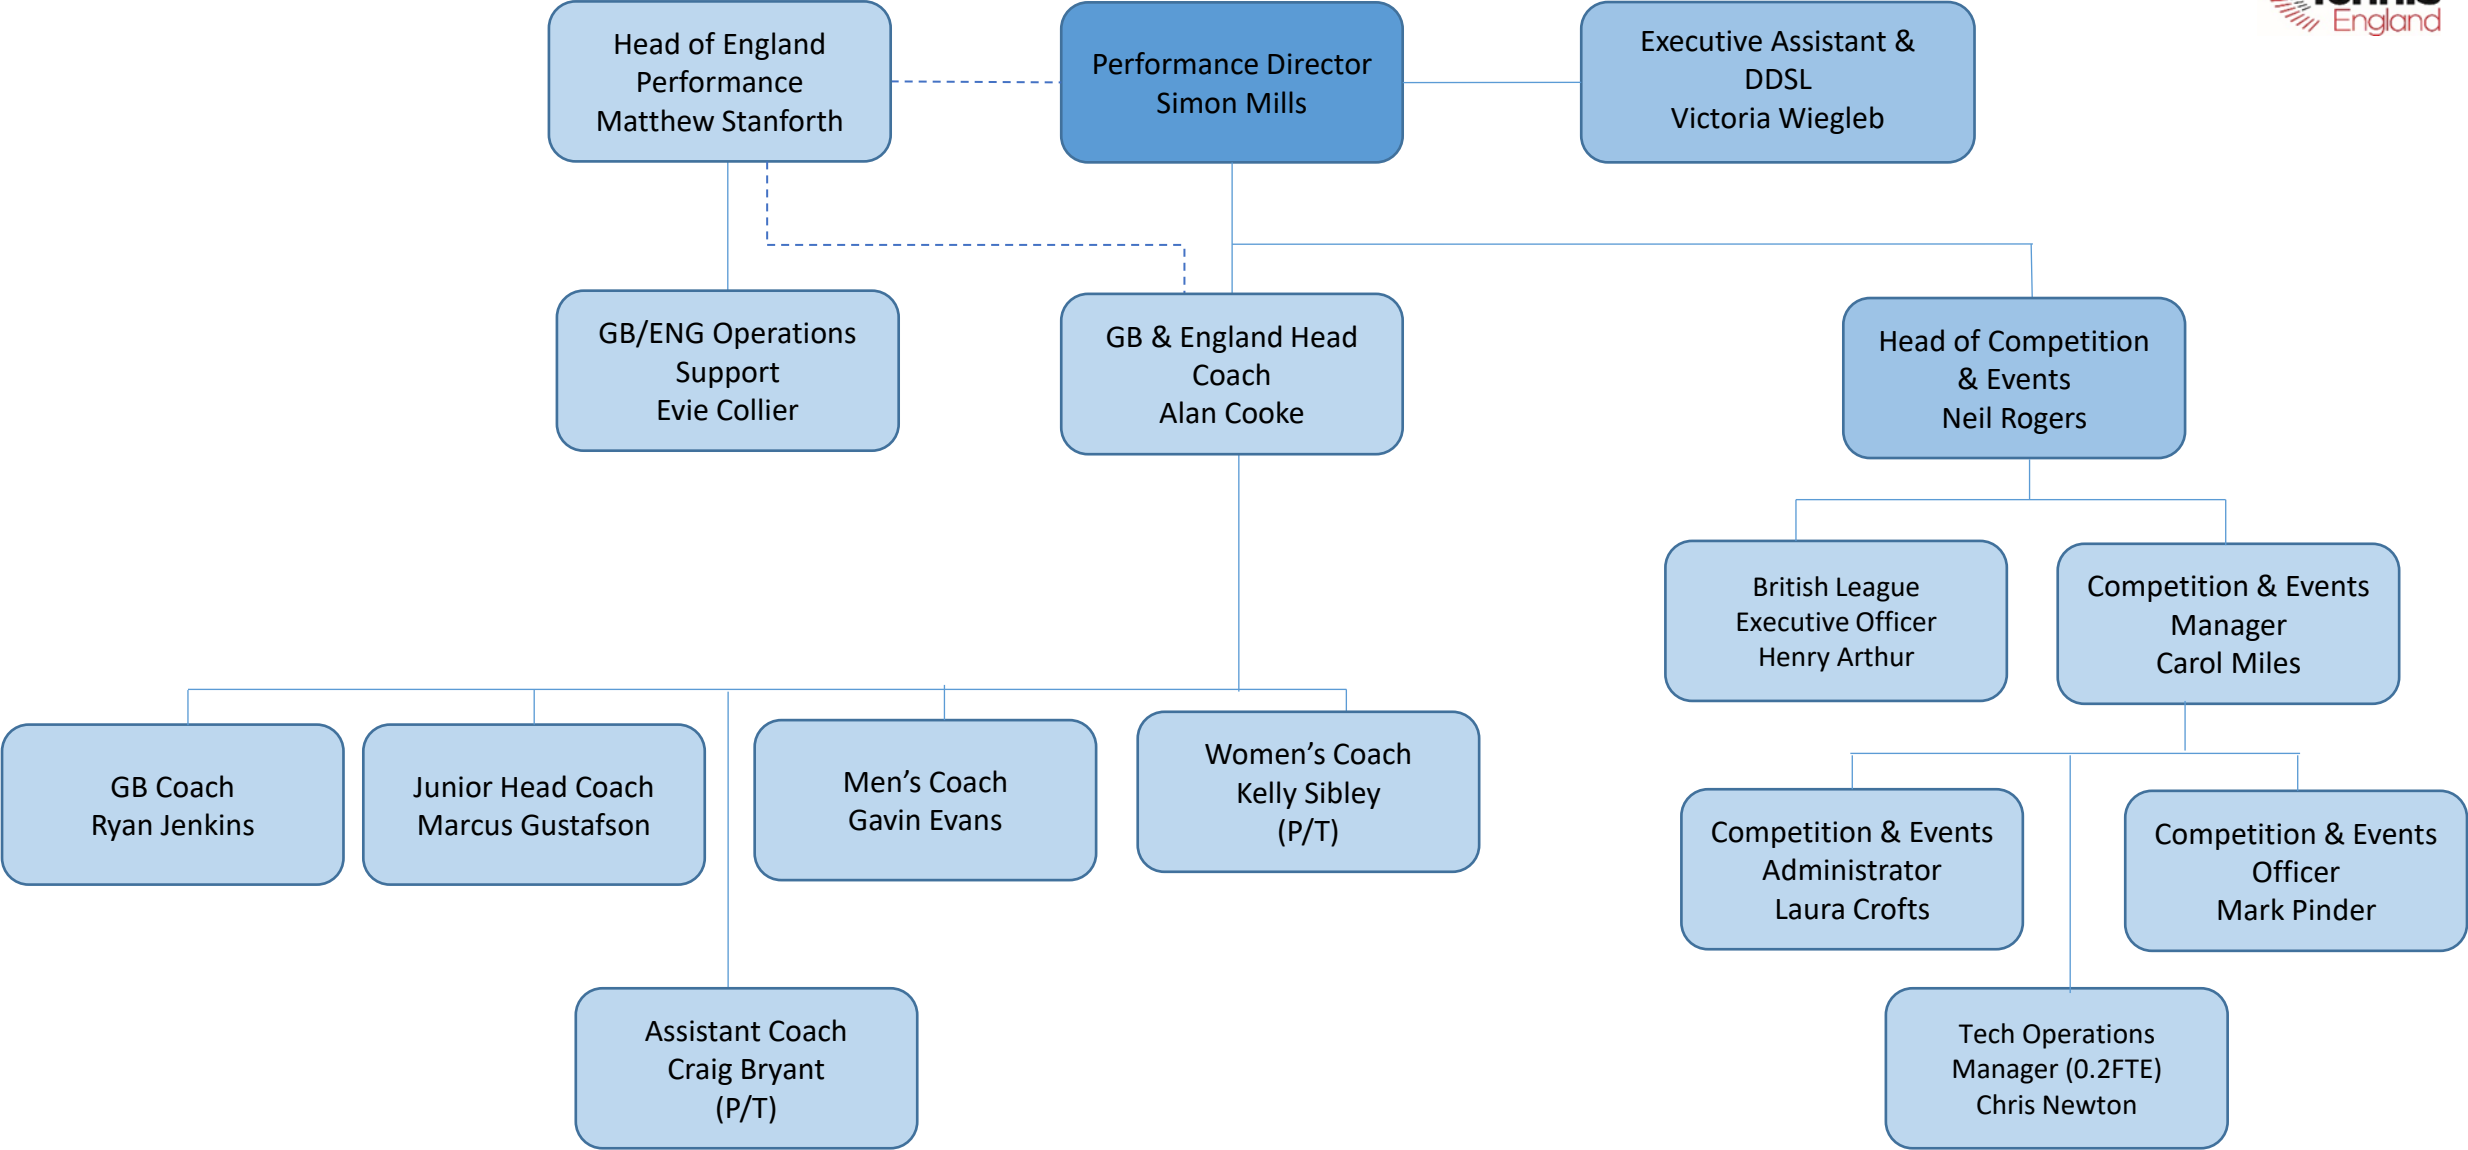

# Staff Structure: Senior Leadership Team

# Staff Structure: Finance and IT

Support services:

- Jockey Club Services
- TSG

# Staff Structure: Operations and Governance

# Staff Structure: Performance and Events