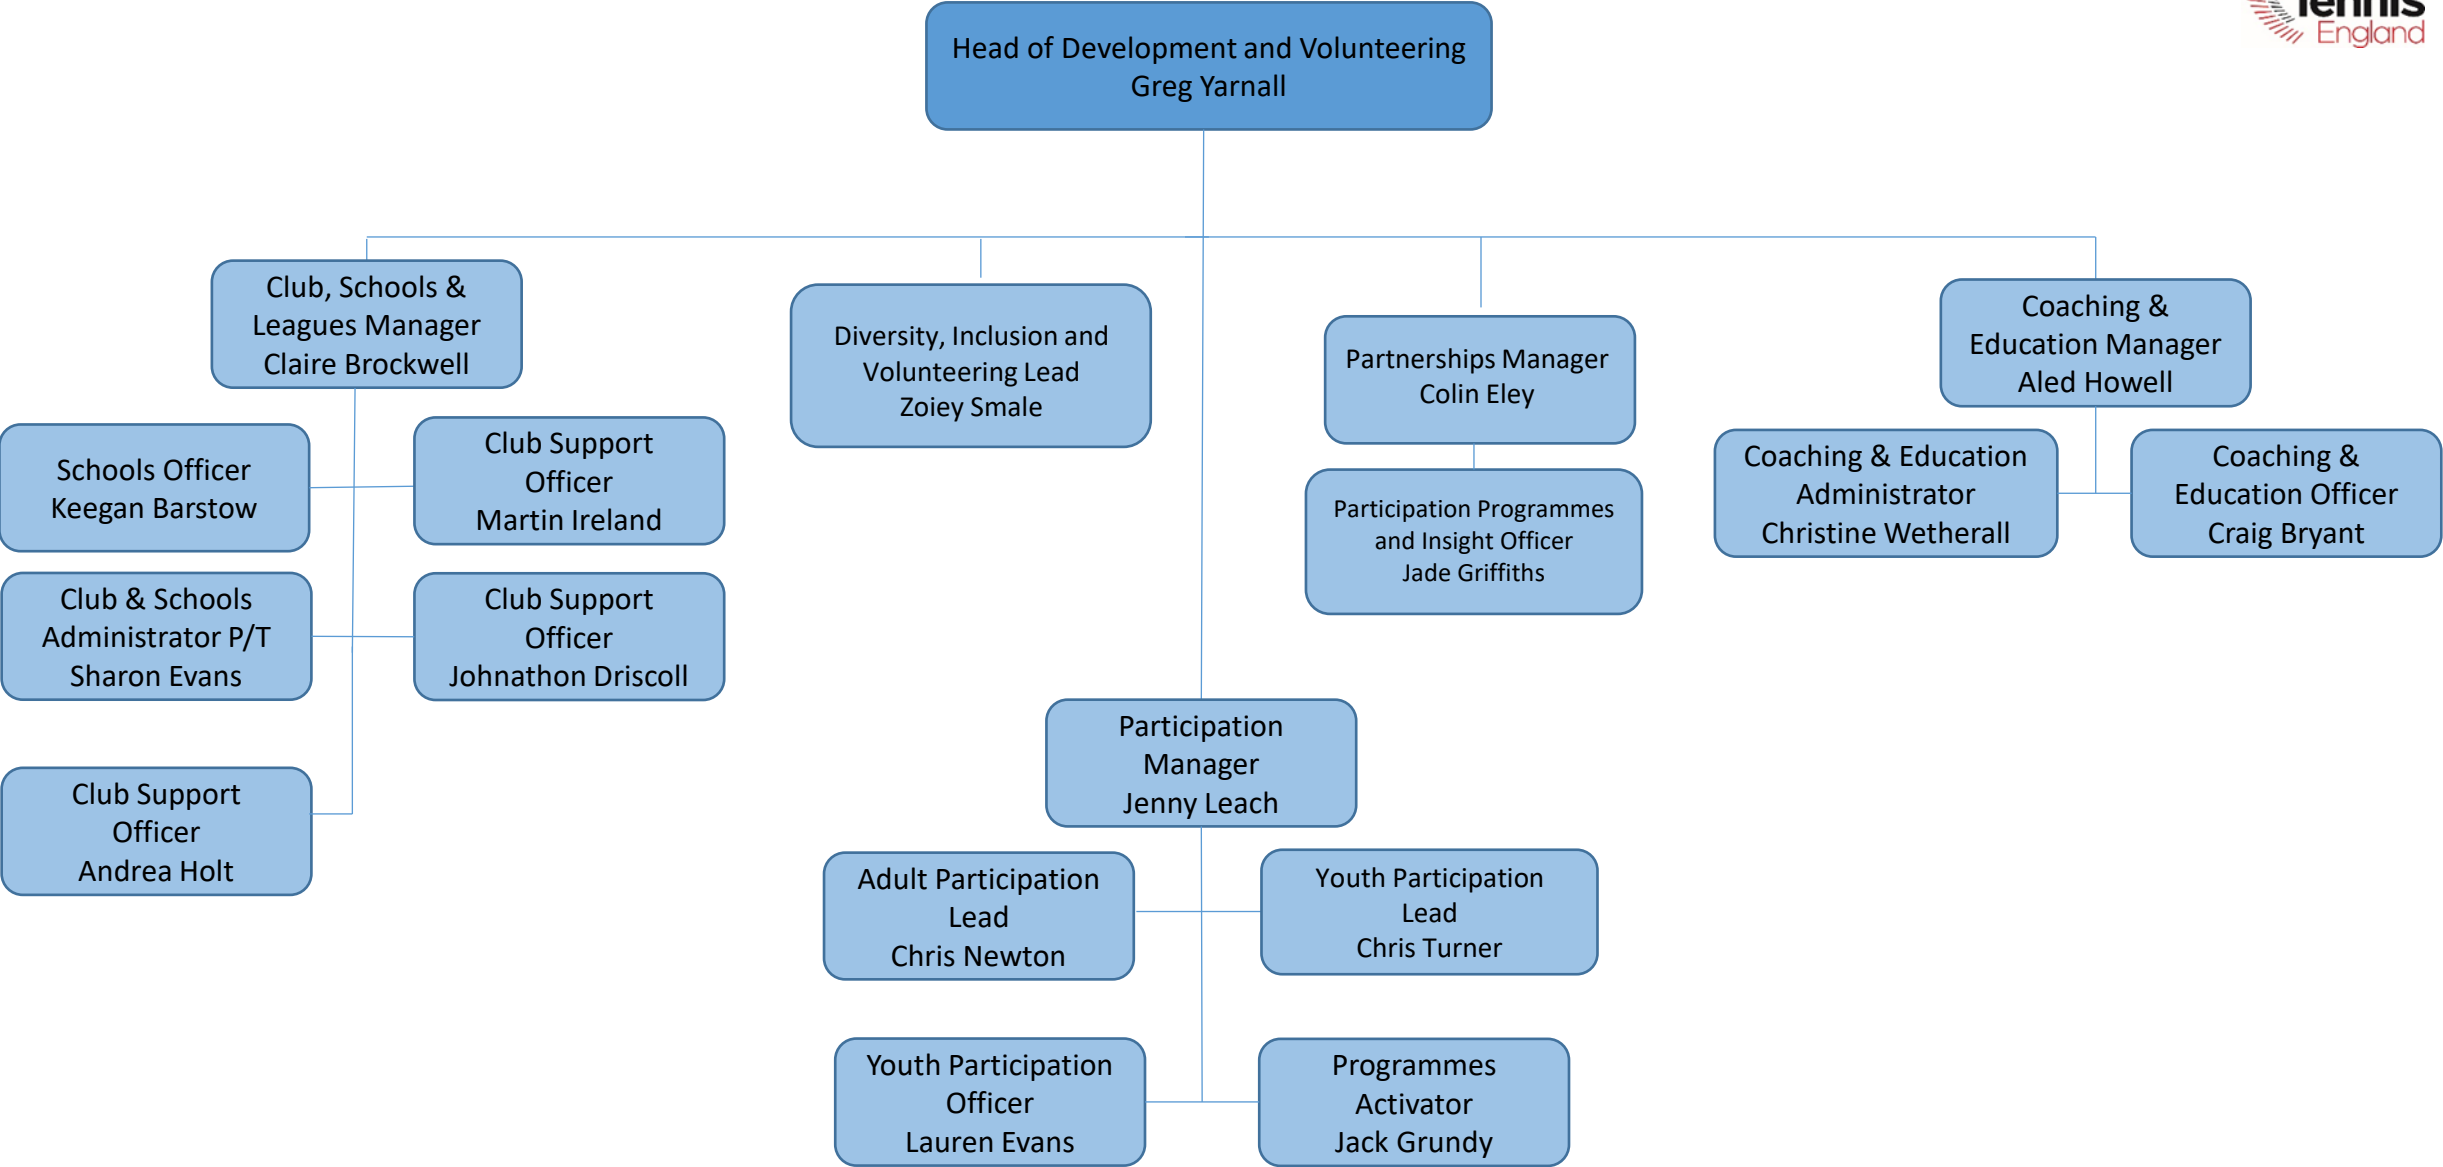

# Staff Structure: Senior Leadership Team

# Staff Structure: Finance and IT

Support services:

- Jockey Club Services
- TSG

# Staff Structure: Operations and Governance

# Staff Structure: Performance and Events